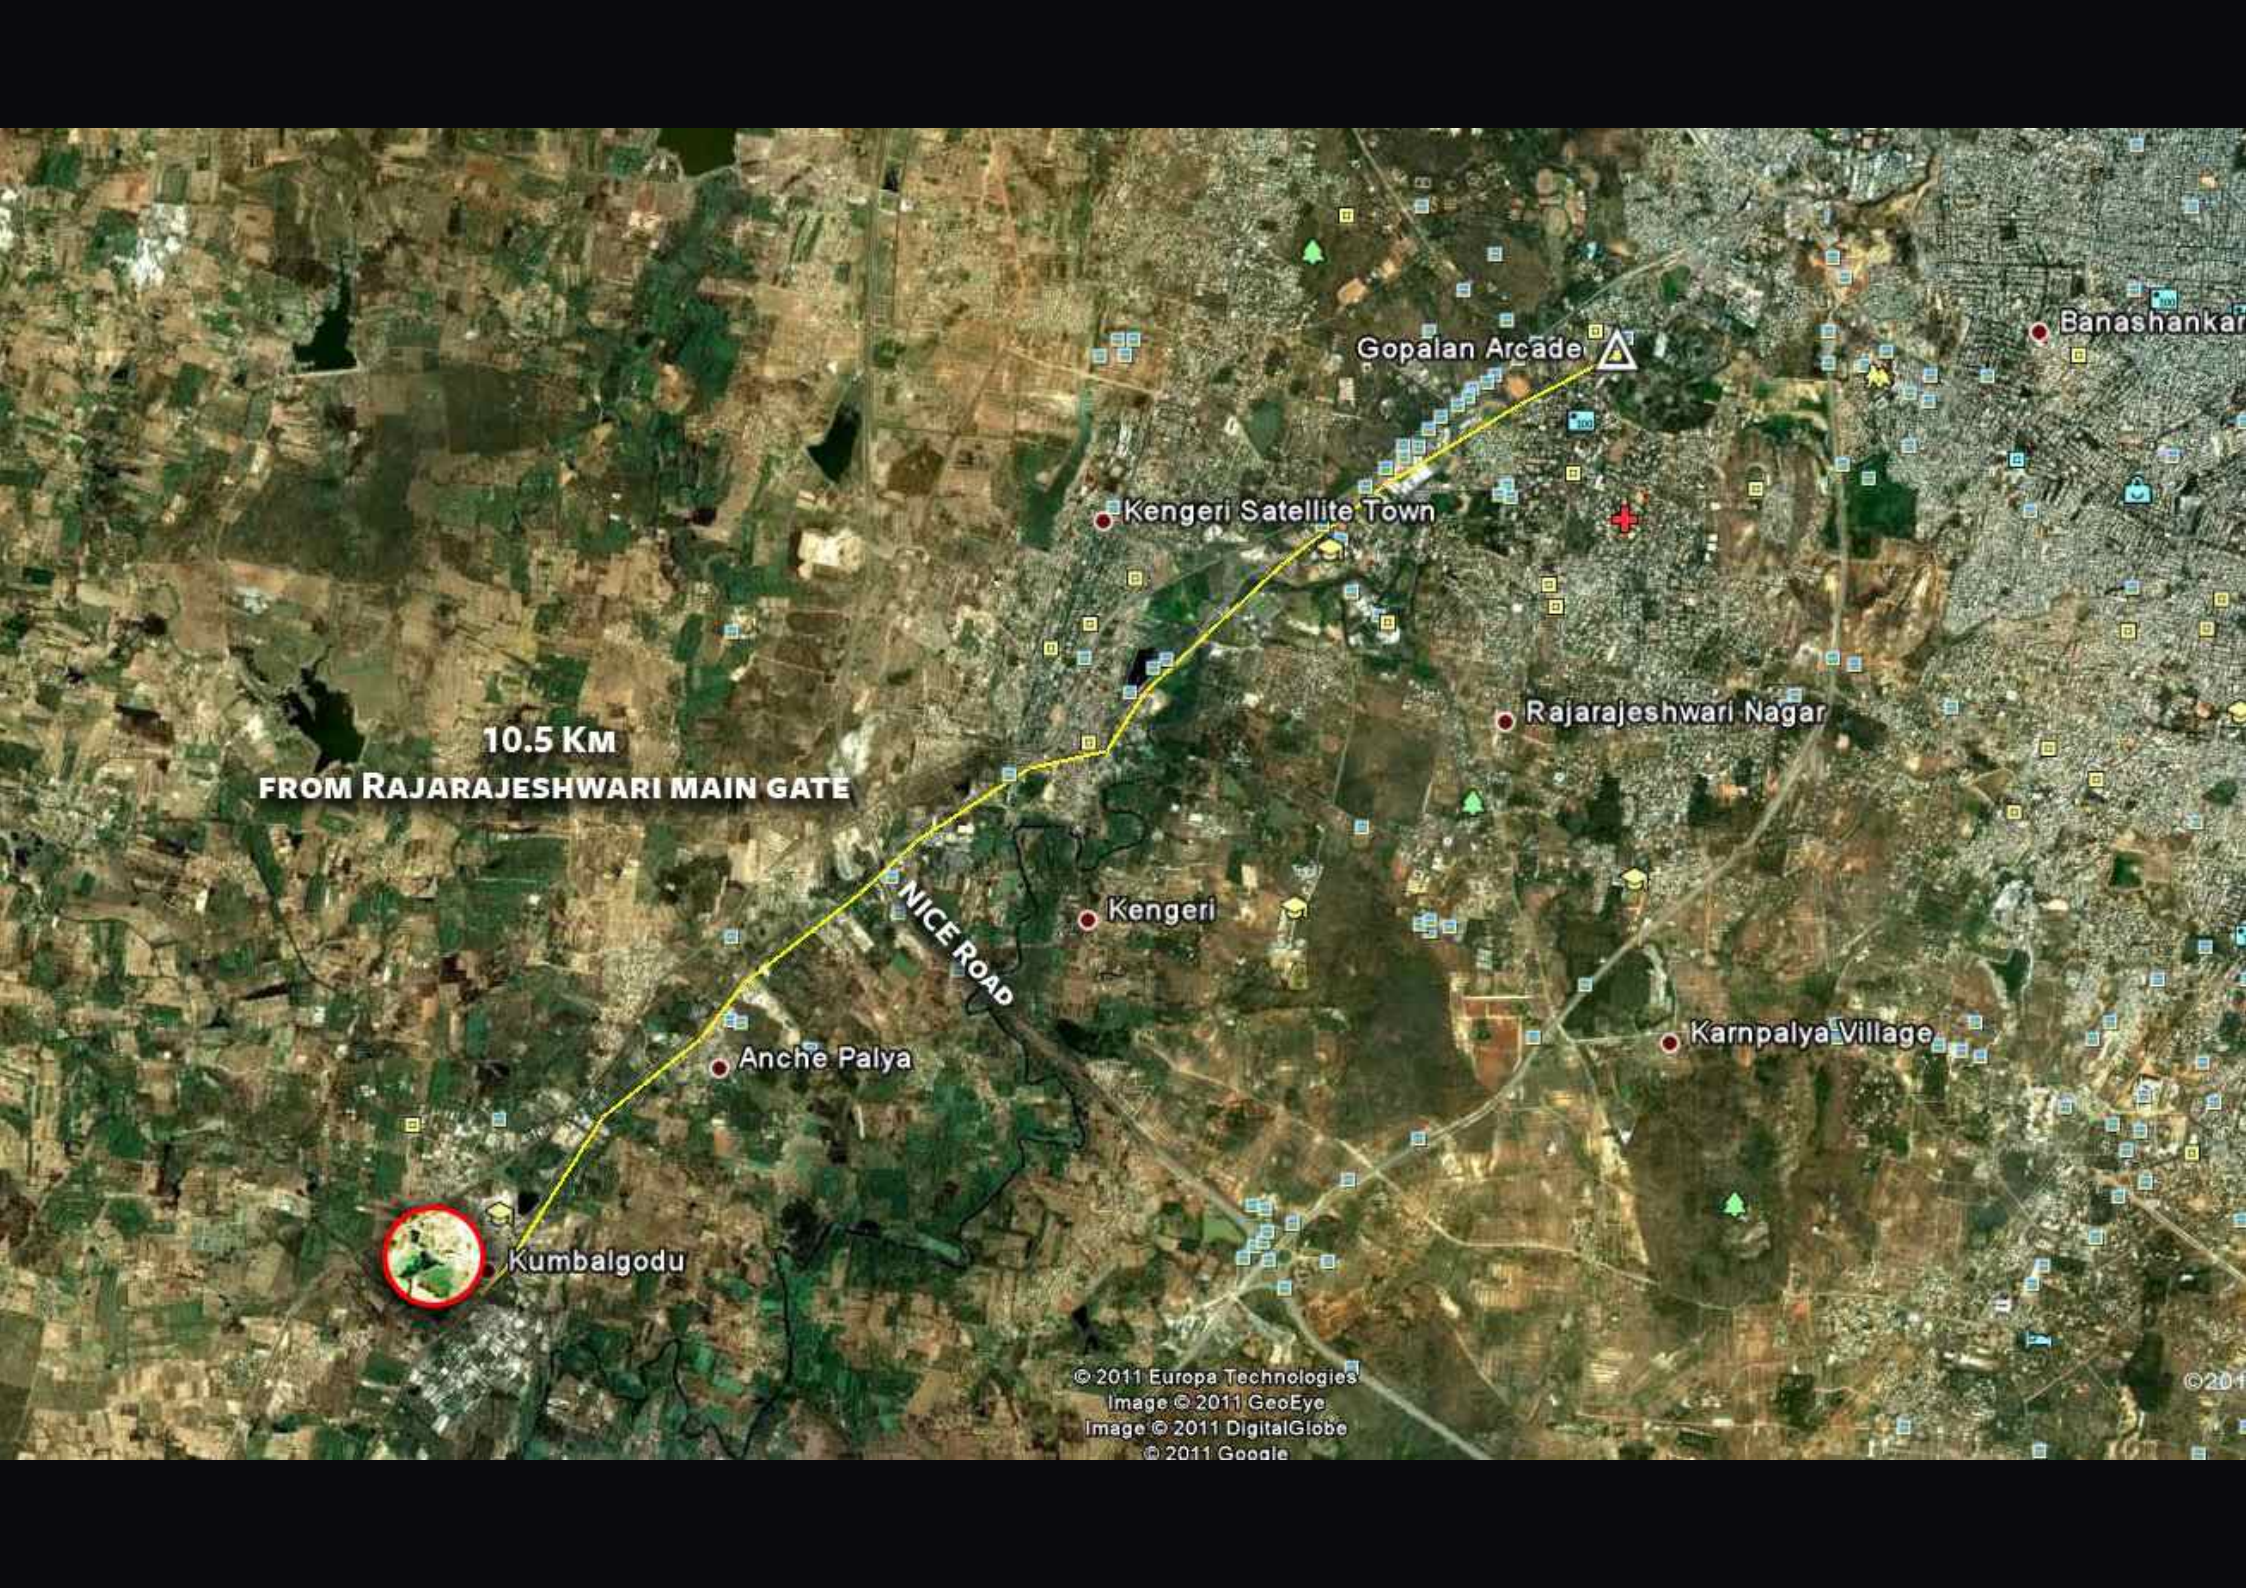

i - Park
KUMBALGODU - MYSORE ROAD

**10.5 KM
FROM RAJARAJESHWARI MAIN GATE**

NICE ROAD

Kumbalgarh

Anche Palya

Kengeri

Kengeri Satellite Town

Gopalan Arcade

Rajarajeshwari Nagar

Karpalya Village

Banashankar

DON BOSCO INSTITUTE OF TECHNOLOGY

MYSORE BANGALORE MAIN ROAD

Kumbalgodu